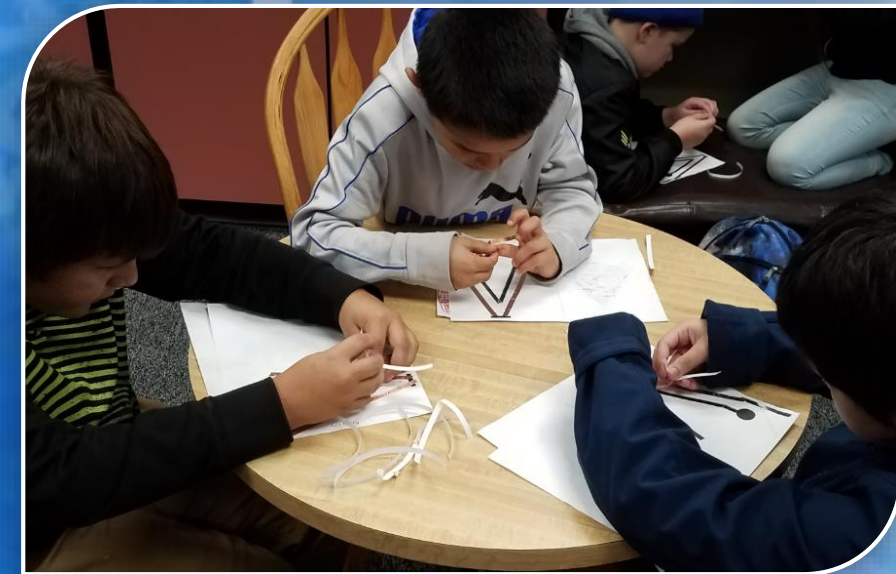

Superintendent's Weekly Update

Friday, December 14, 2018

*Celebrations and Pictures of Wildcat Scholars
and the Dedicated Staff Who Serve Them*

'éey'snin' háawtnin' léehayn
Happy Holidays

méeli kismes
Merry Christmas

Parents and families were invited to come see light up Christmas cards created using the principles of electricity.

Nez Perce Education Standard:
Experiential Learning

Lapwai Elementary Afterschool Program STEM Family Night